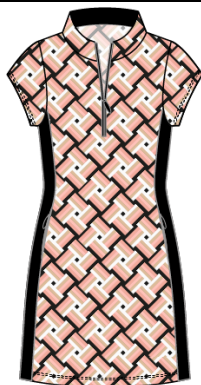

P41

P42

P43

P44

11

23802

Nora

124,99\$	XS	S	M	L	XL	XXL
P41						
P42						
P43						
P44						